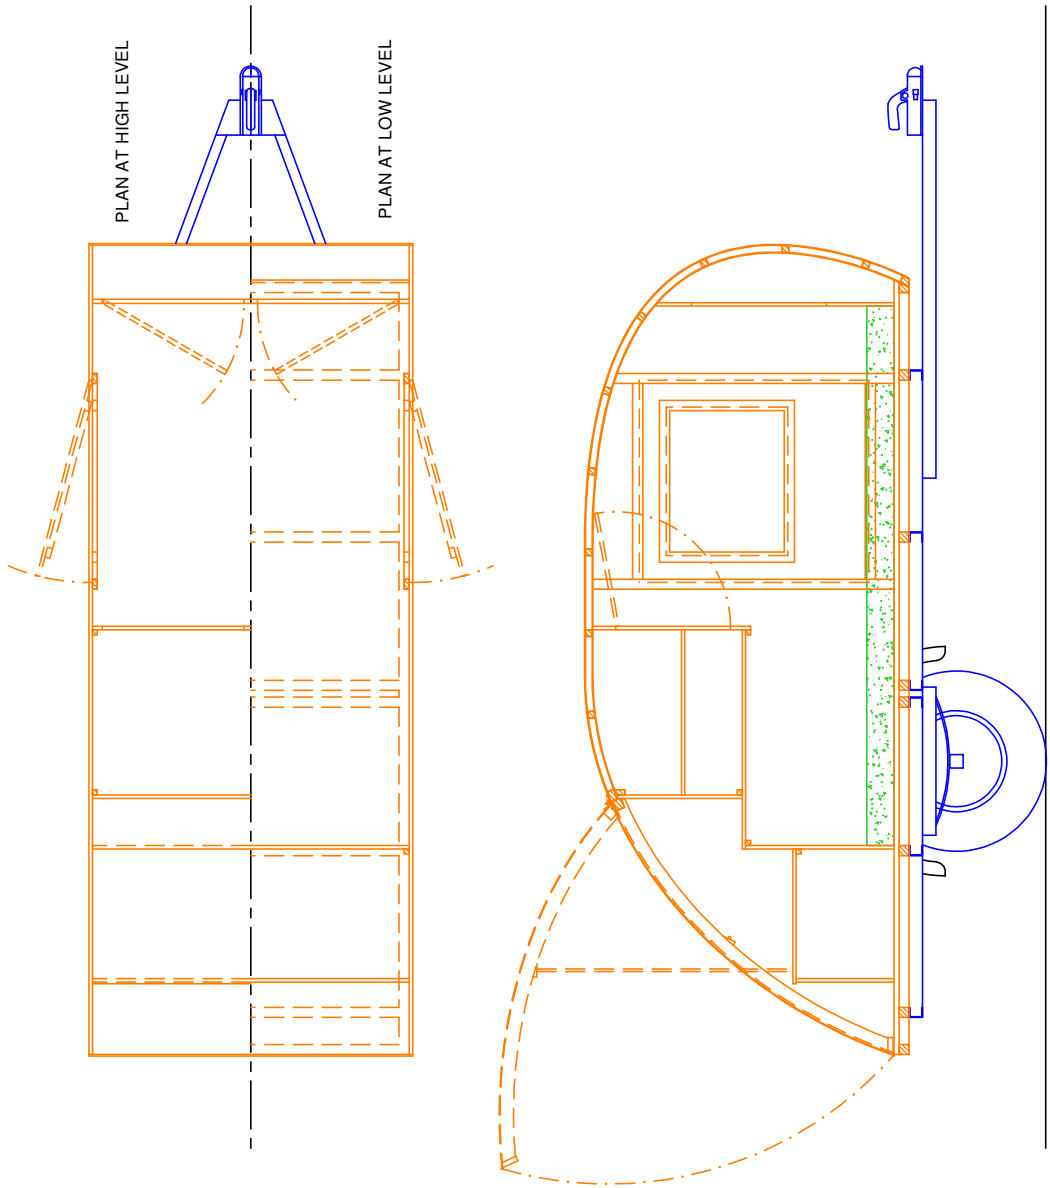

FEET

NOTE

This design has been prepared from photographs and the Harbor Freight web catalogue description of their 4' x 8' trailer, but without direct access to a trailer for measurement. Consequently, all trailer dimensions are approximate and should be verified before the design is used. The trailer axle has been moved 4" rearward from its standard position.

The wheels/tires have been replaced by 205/75R14.

FEET