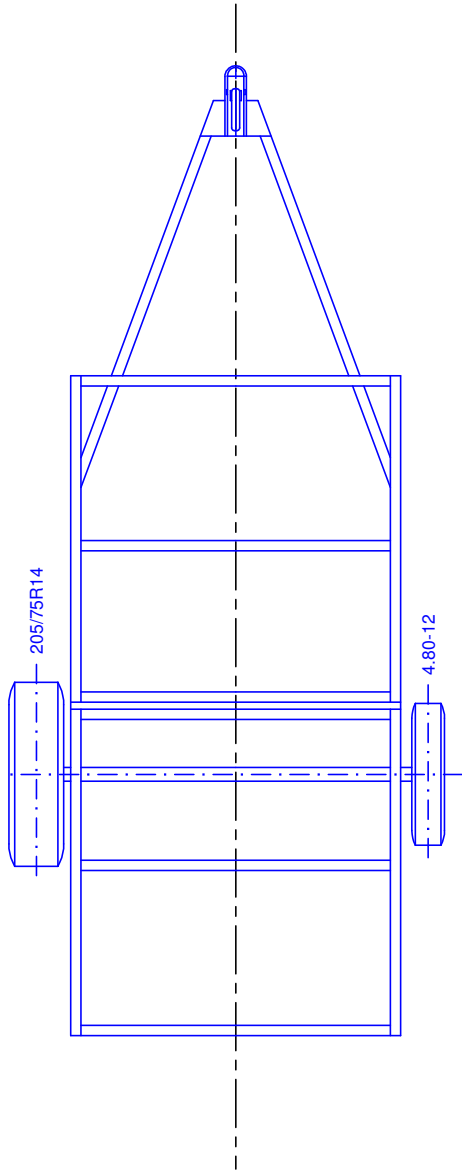

FEET

NOTE

This design has been prepared from photographs and the Harbor Freight web catalogue description of their 4' x 8' trailer, but without direct access to a trailer for measurement. Consequently, all trailer dimensions are approximate and should be verified before the design is used. The trailer axle has been moved 4" rearward from its standard position.

The wheels/tires have been replaced by 205/75R14.

FEET