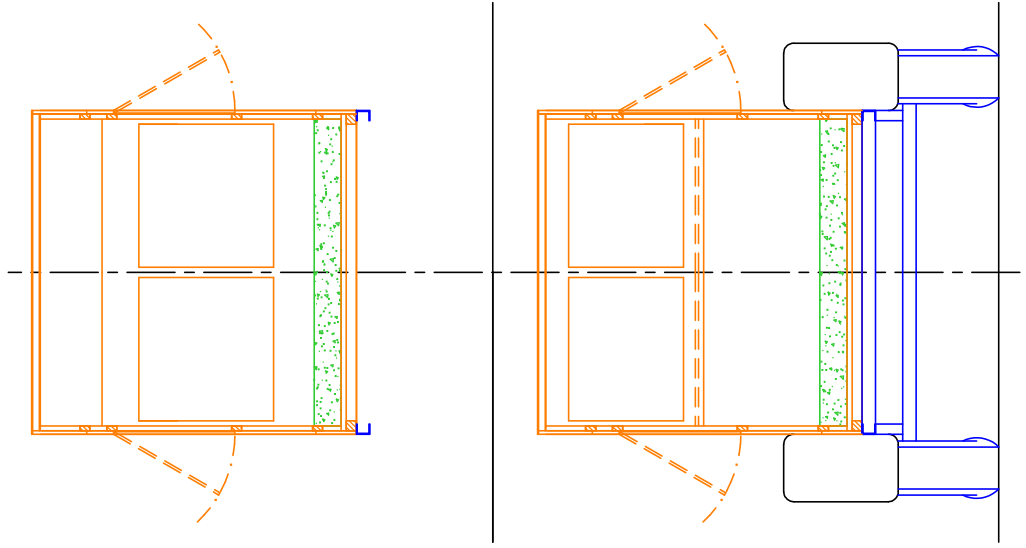

FEET

NOTE

This design has been prepared from photographs and the Harbor Freight web catalogue description of their 4' x 8' trailer, but without direct access to a trailer for measurement. Consequently, all trailer dimensions are approximate and should be verified before the design is used. The trailer axle has been moved 4" rearward from its standard position.

The wheels/tires have been replaced by 205/75R14.

FEET