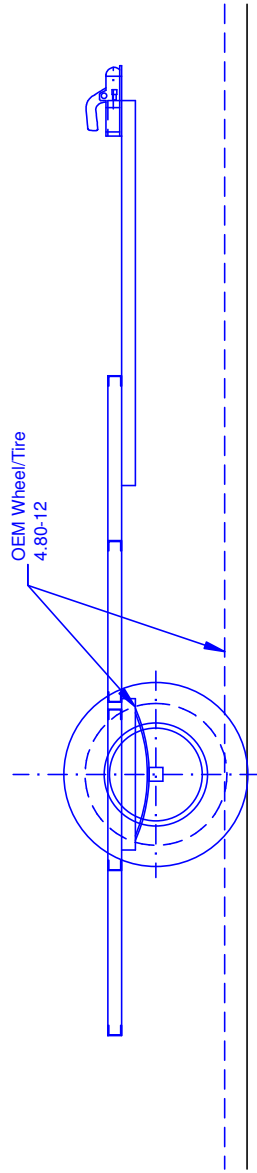

FEET

NOTE

This design has been prepared from photographs and the Harbor Freight web catalogue description of their 4' x 8' trailer, but without direct access to a trailer for measurement. Consequently, all trailer dimensions are approximate and should be verified before the design is used. The trailer axle has been moved 4" rearward from its standard position.

The wheels/tires have been replaced by 205/75R14.

FEET